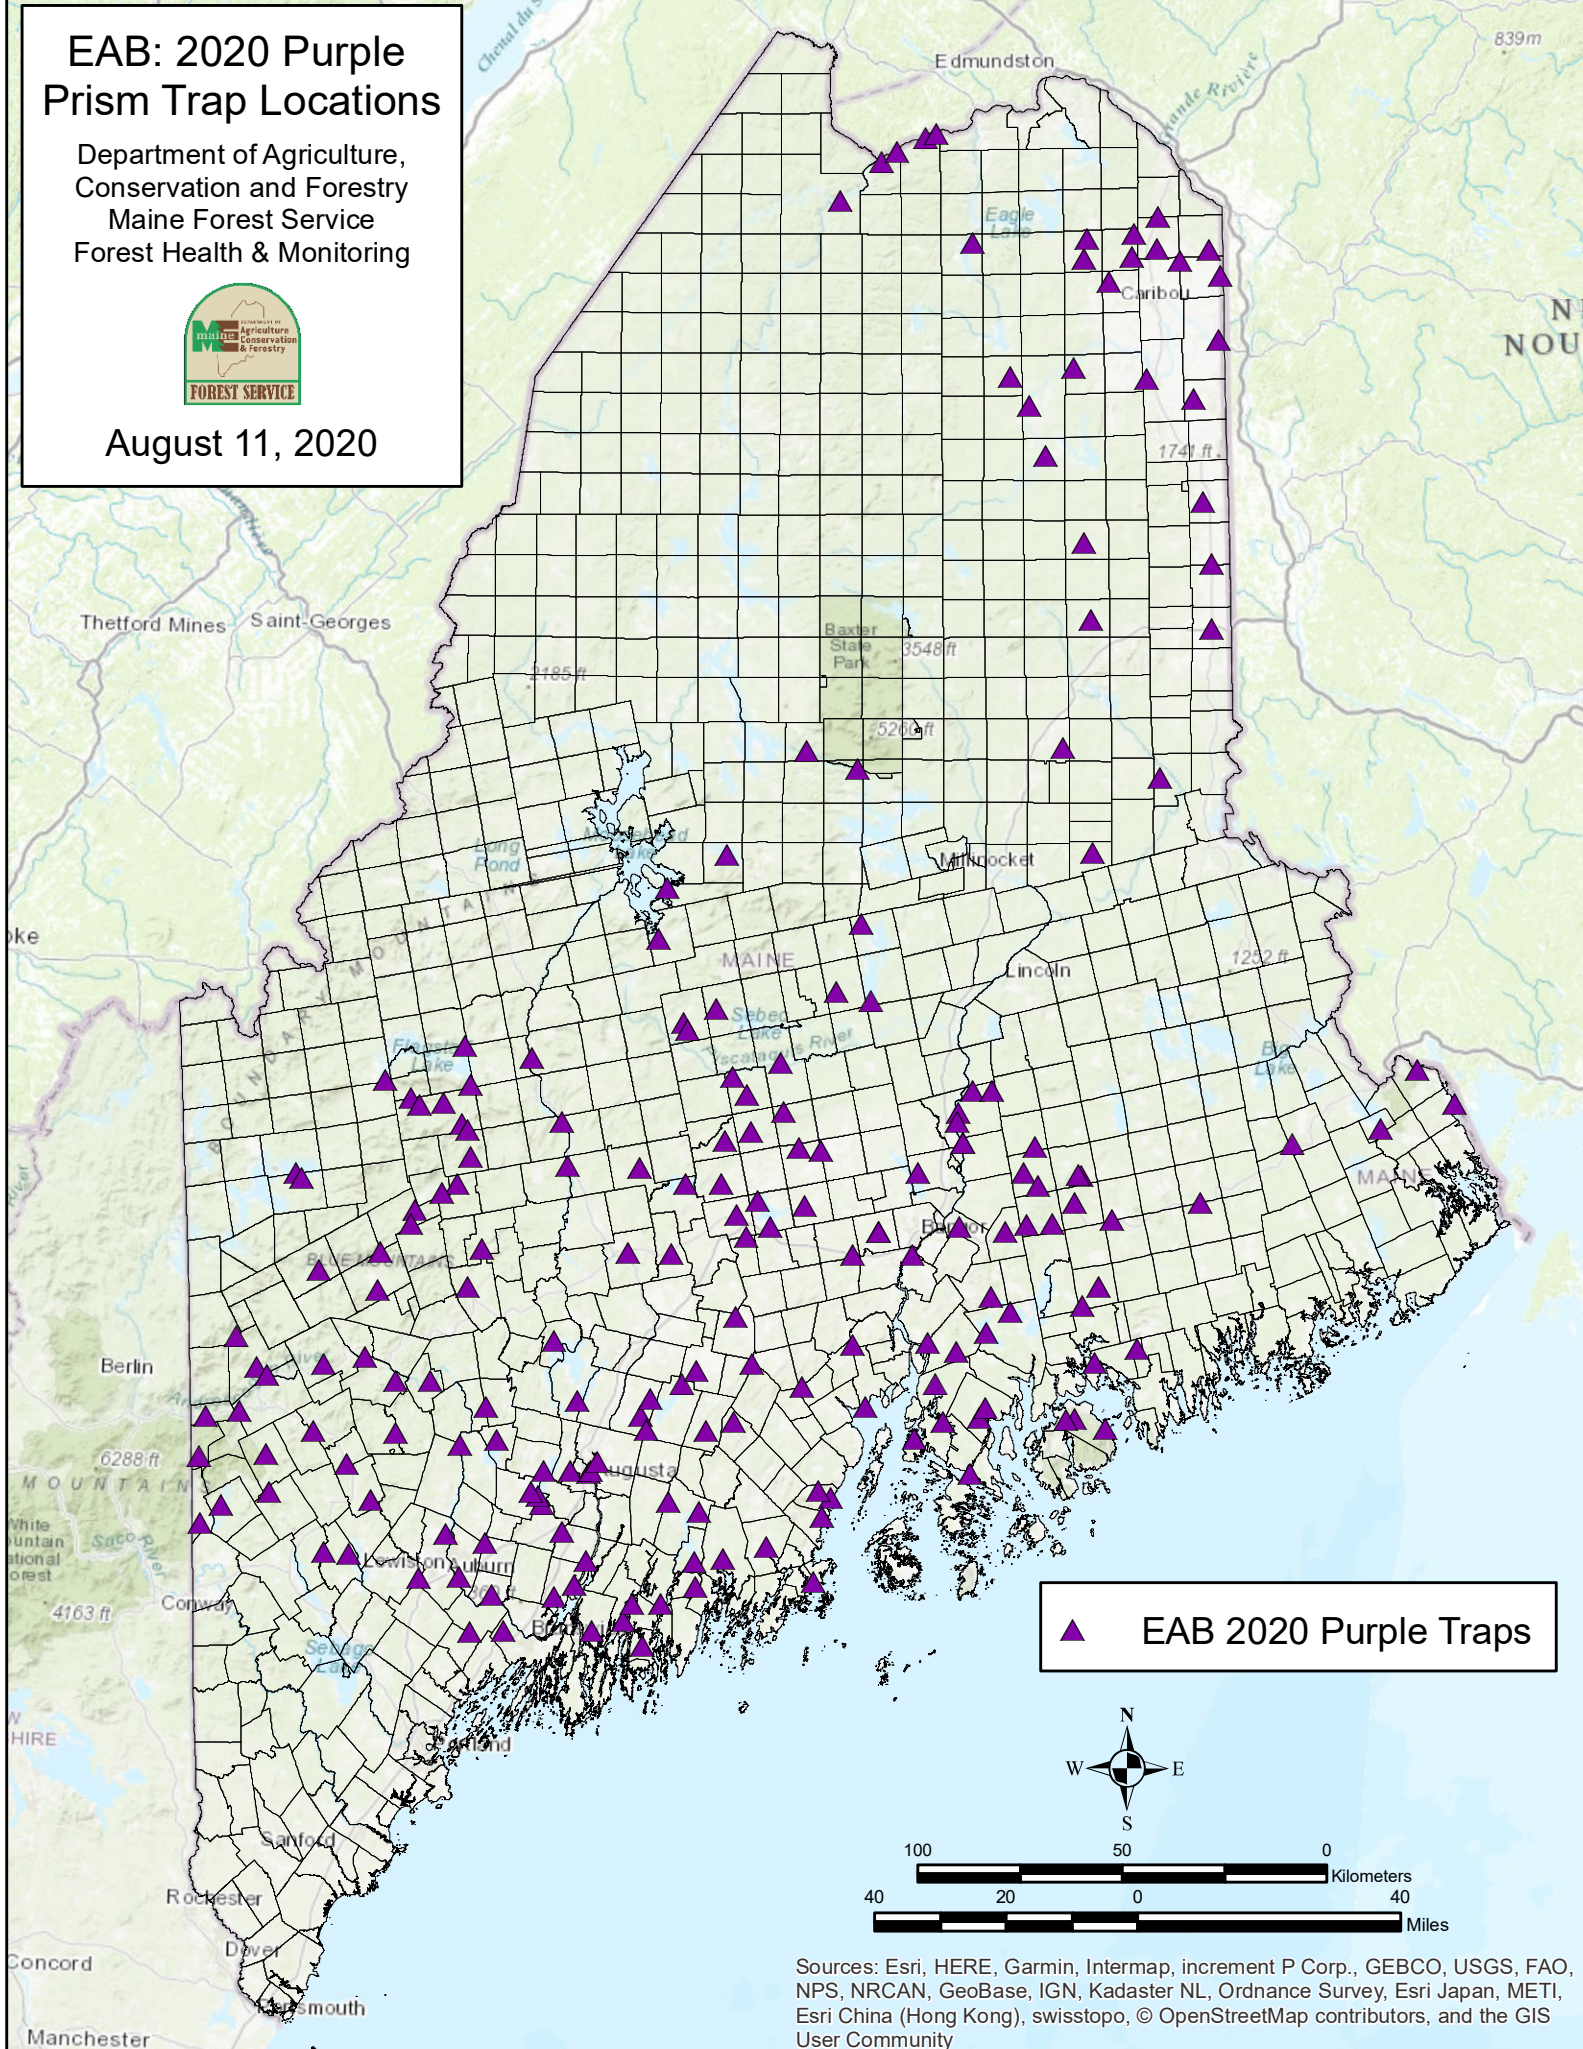

EAB: 2020 Purple Prism Trap Locations

Department of Agriculture,
Conservation and Forestry
Maine Forest Service
Forest Health & Monitoring

August 11, 2020

▲ EAB 2020 Purple Traps

Sources: Esri, HERE, Garmin, Intermap, increment P Corp., GEBCO, USGS, FAO, NPS, NRCAN, GeoBase, IGN, Kadaster NL, Ordnance Survey, Esri Japan, METI, Esri China (Hong Kong), swisstopo, © OpenStreetMap contributors, and the GIS User Community